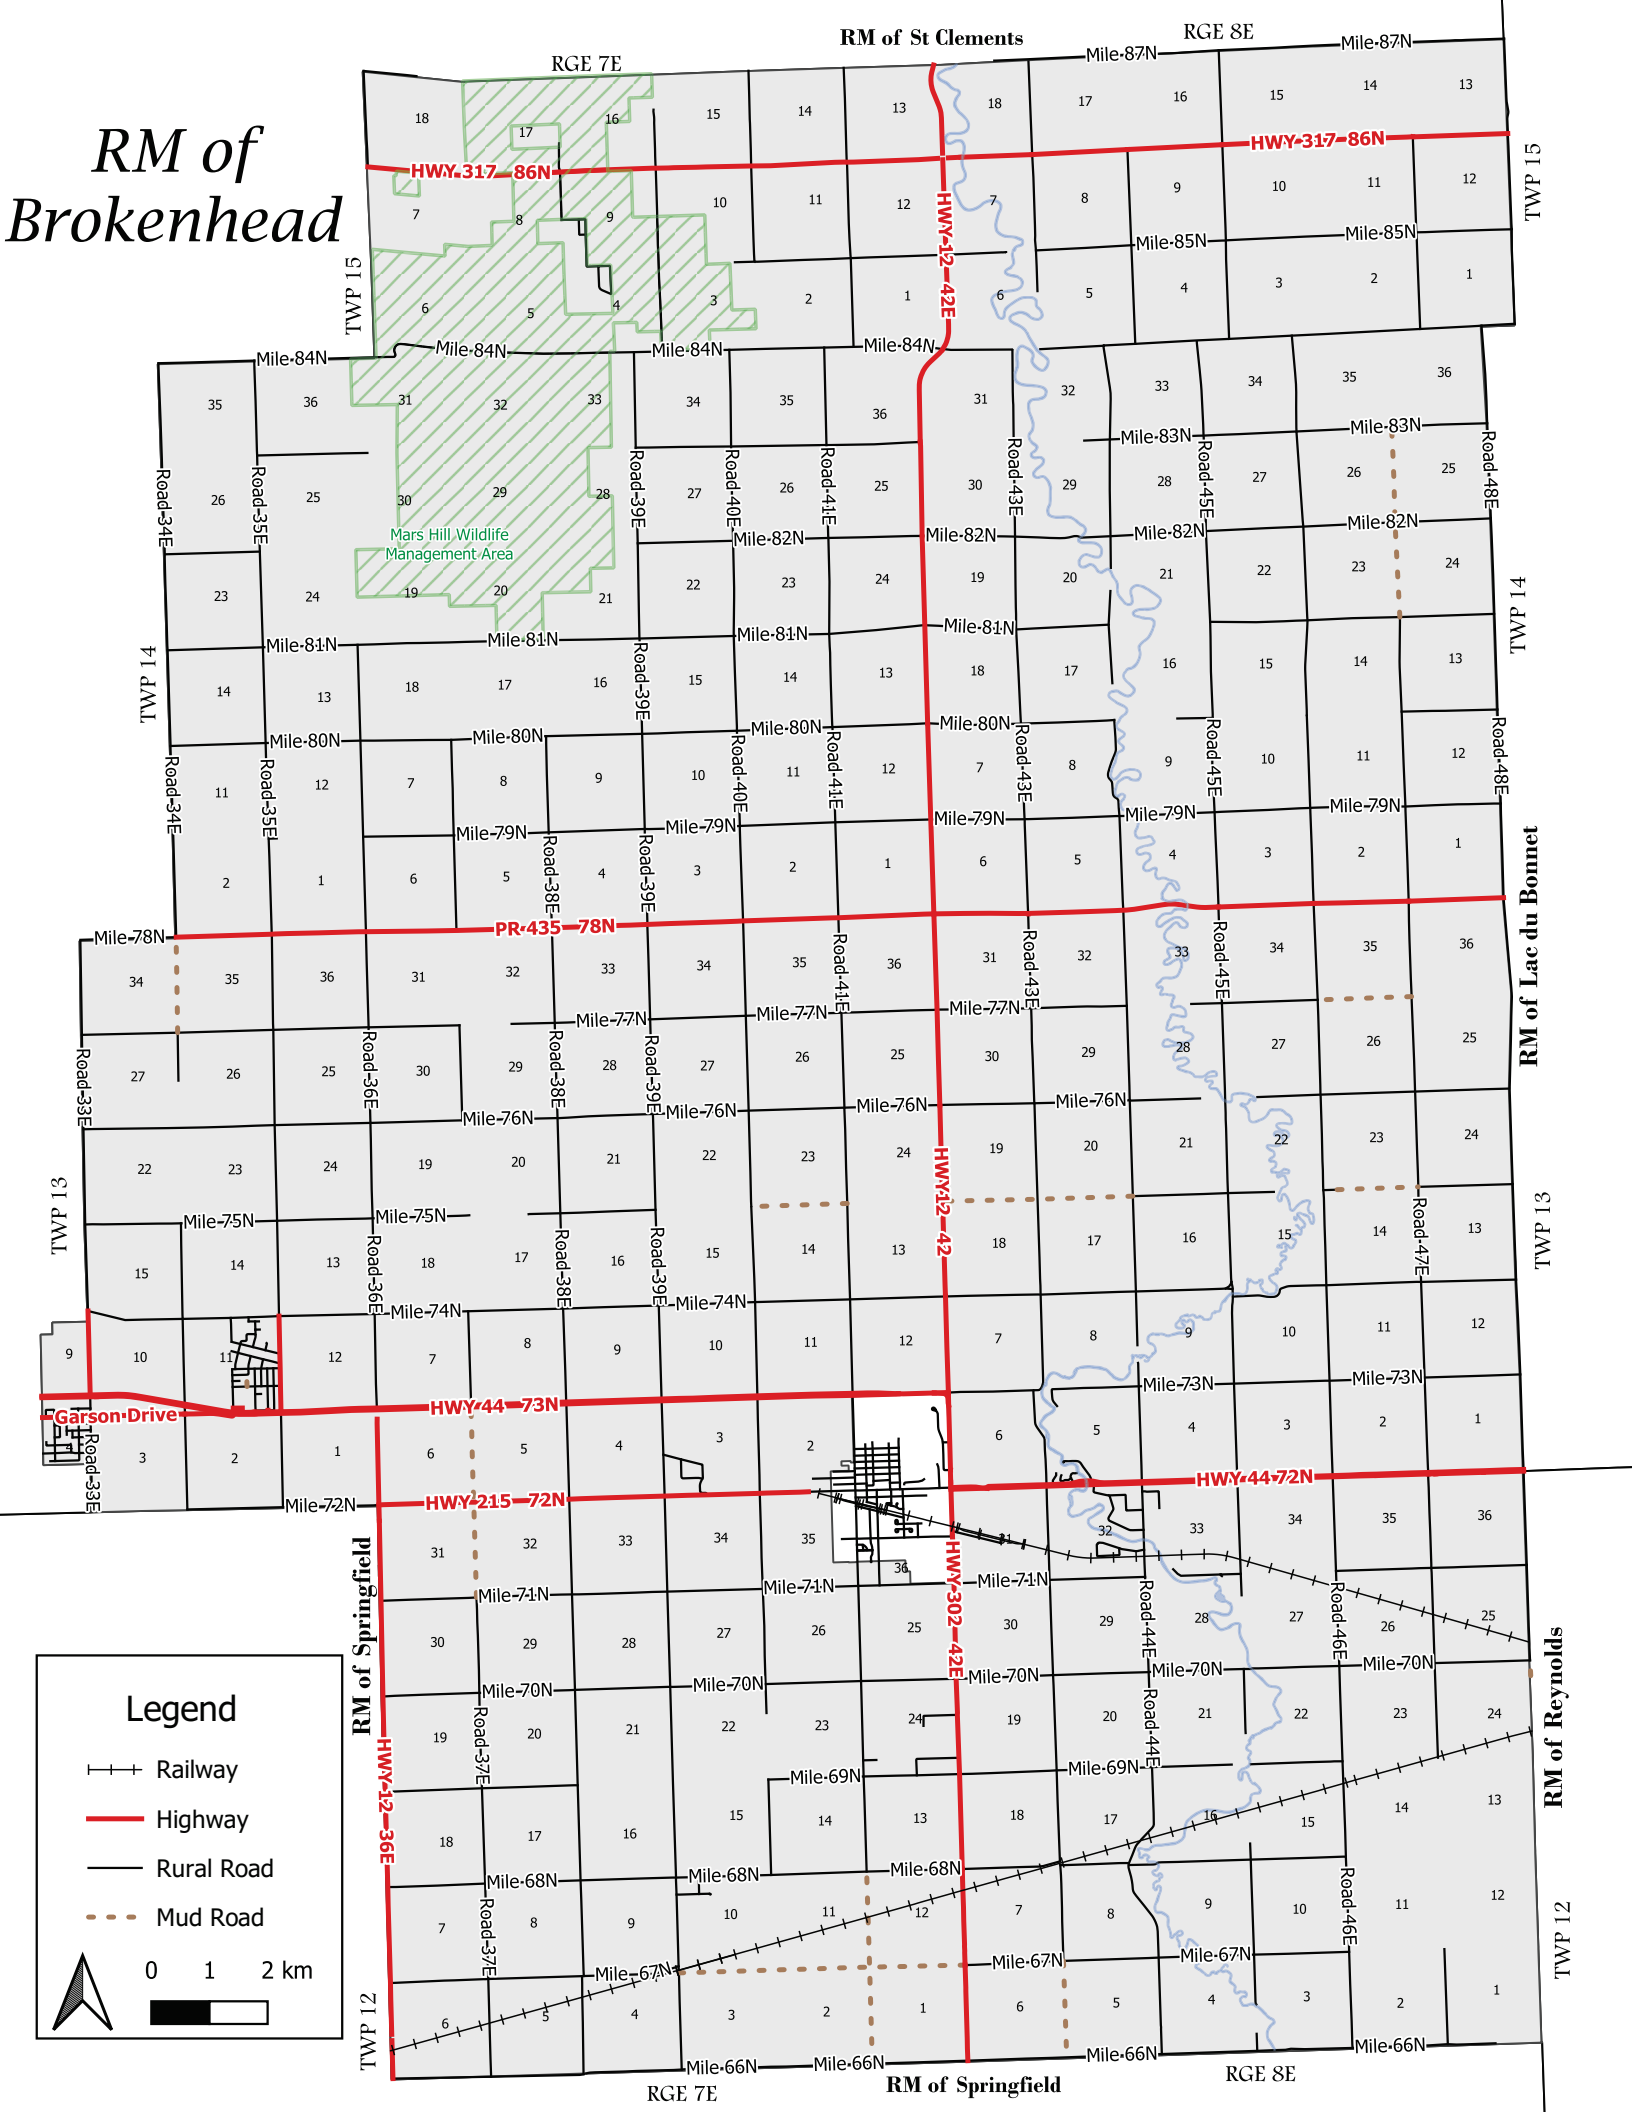

RM of Brokenhead

Legend

- Railway
- Highway
- Rural Road
- Mud Road

0 1 2 km